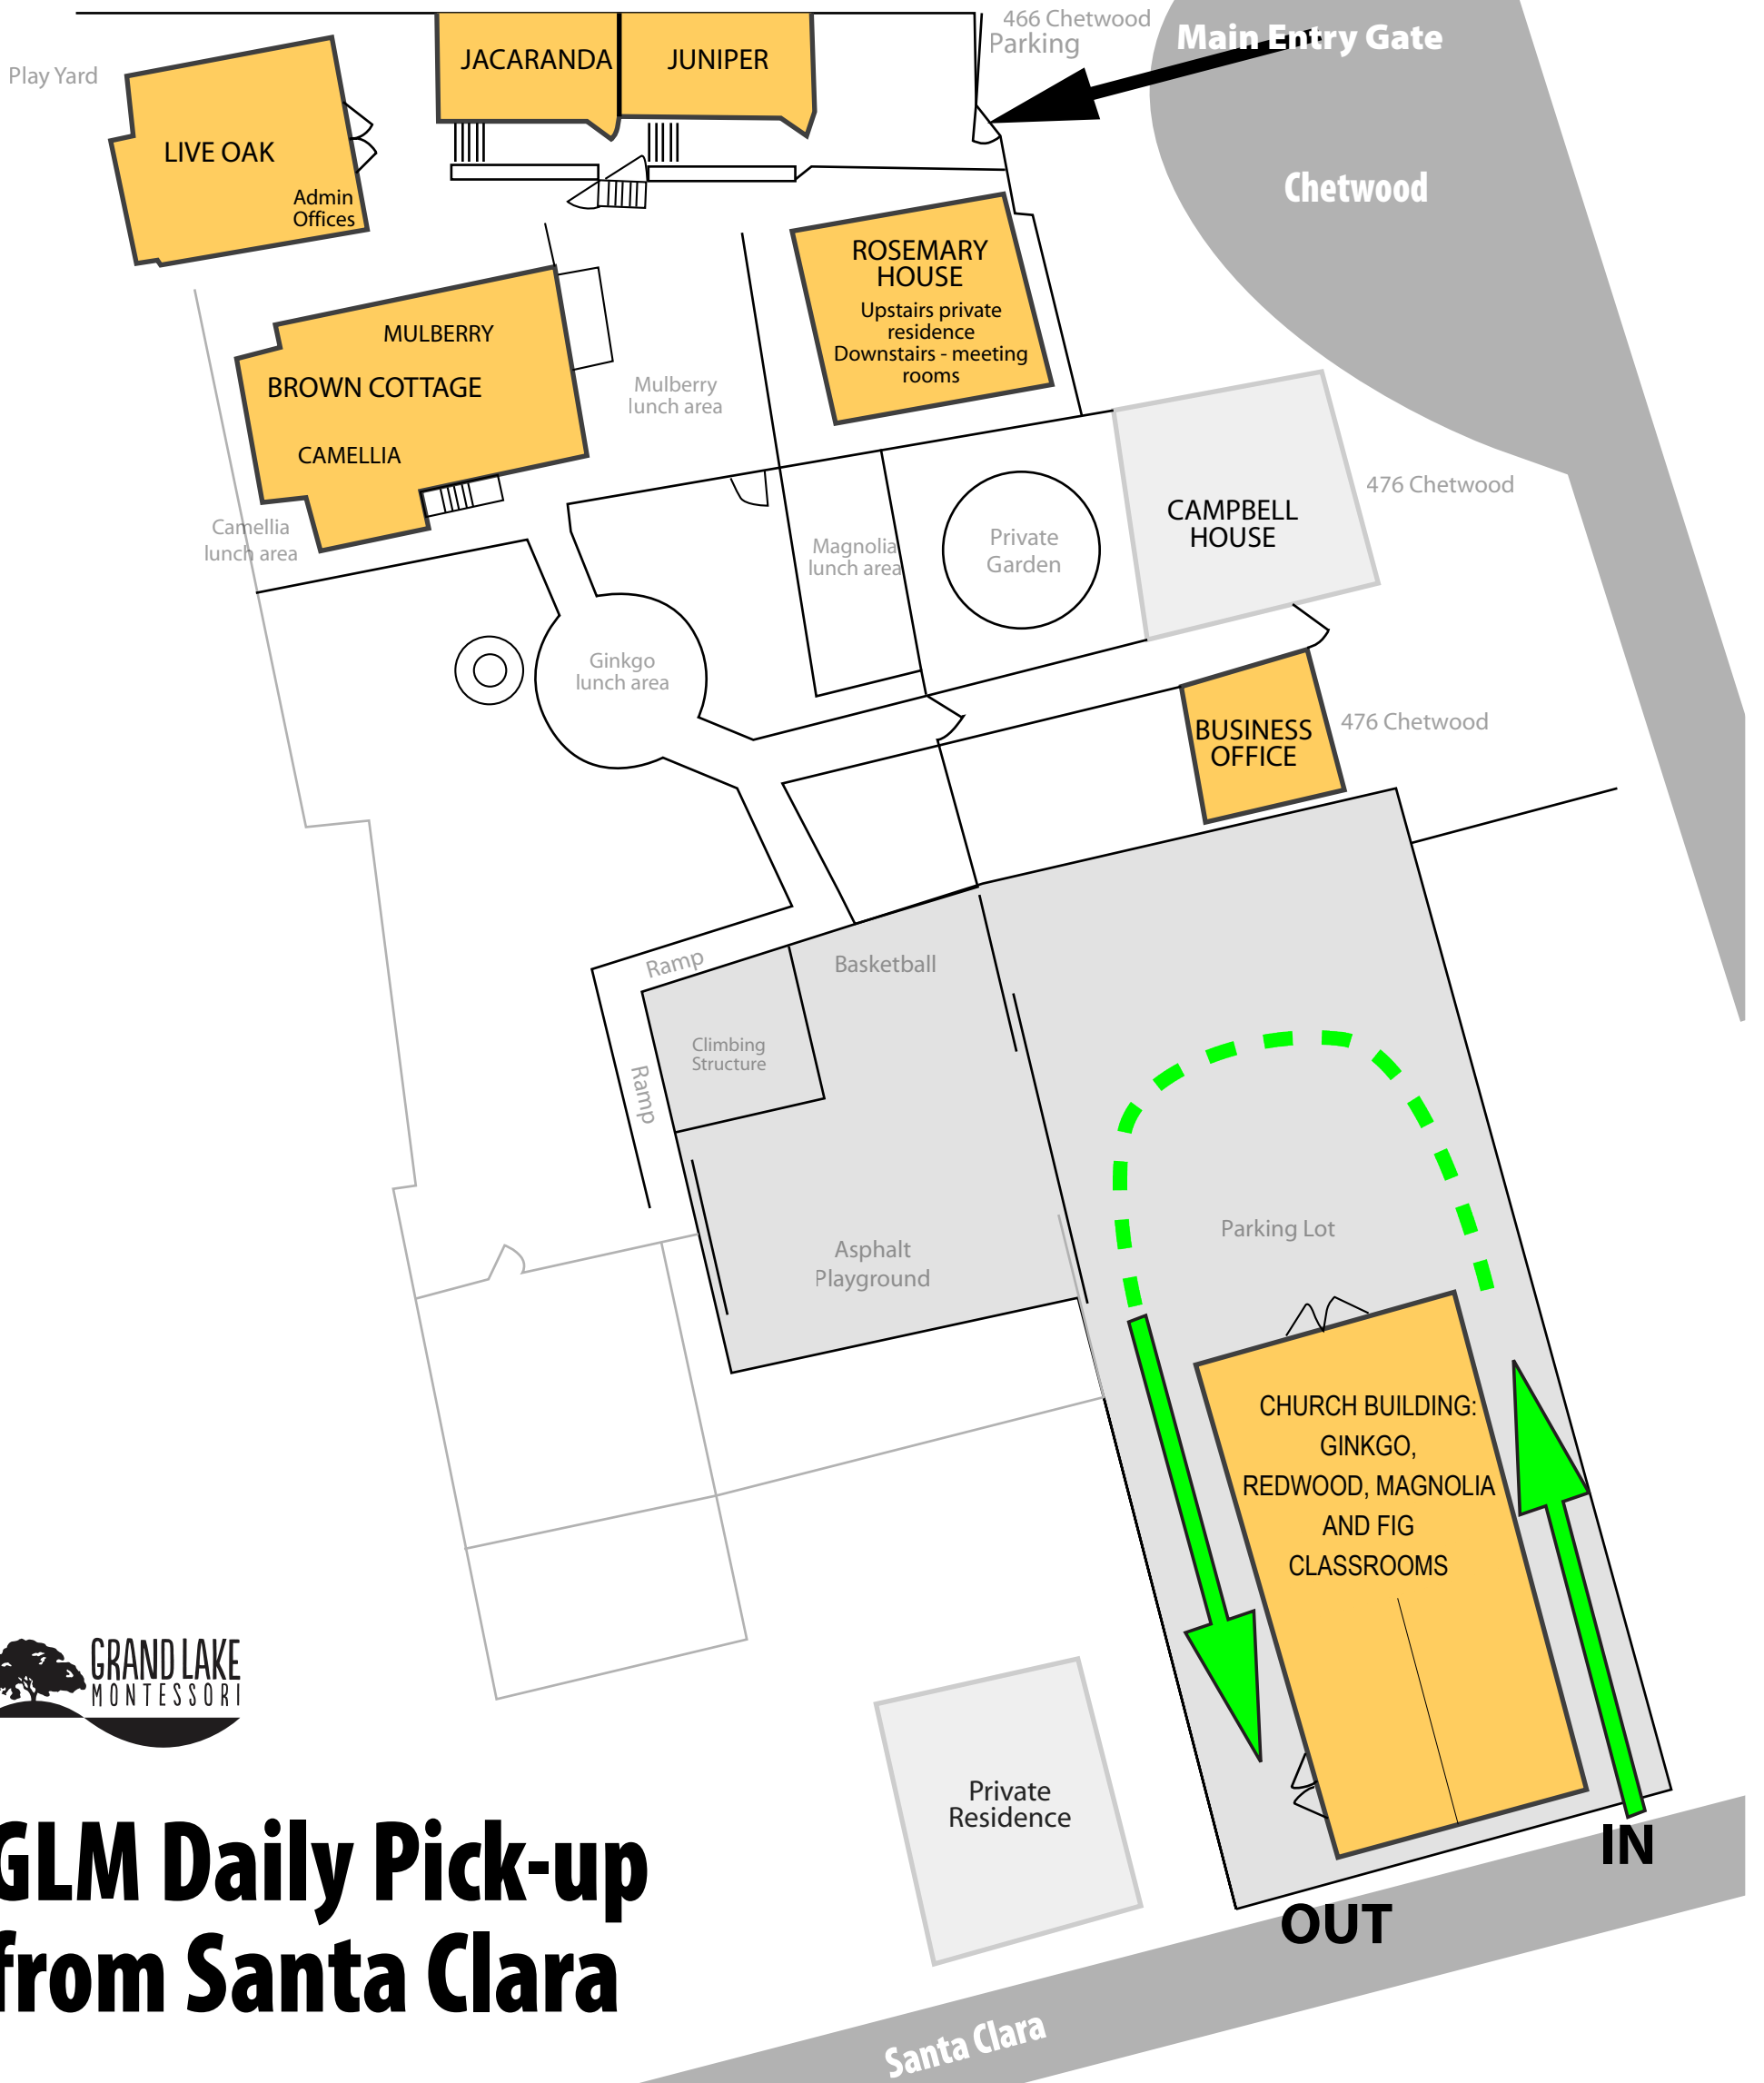

580 Freeway

# GLM Daily Pick-up from Santa Clara

Updated 10/13/15