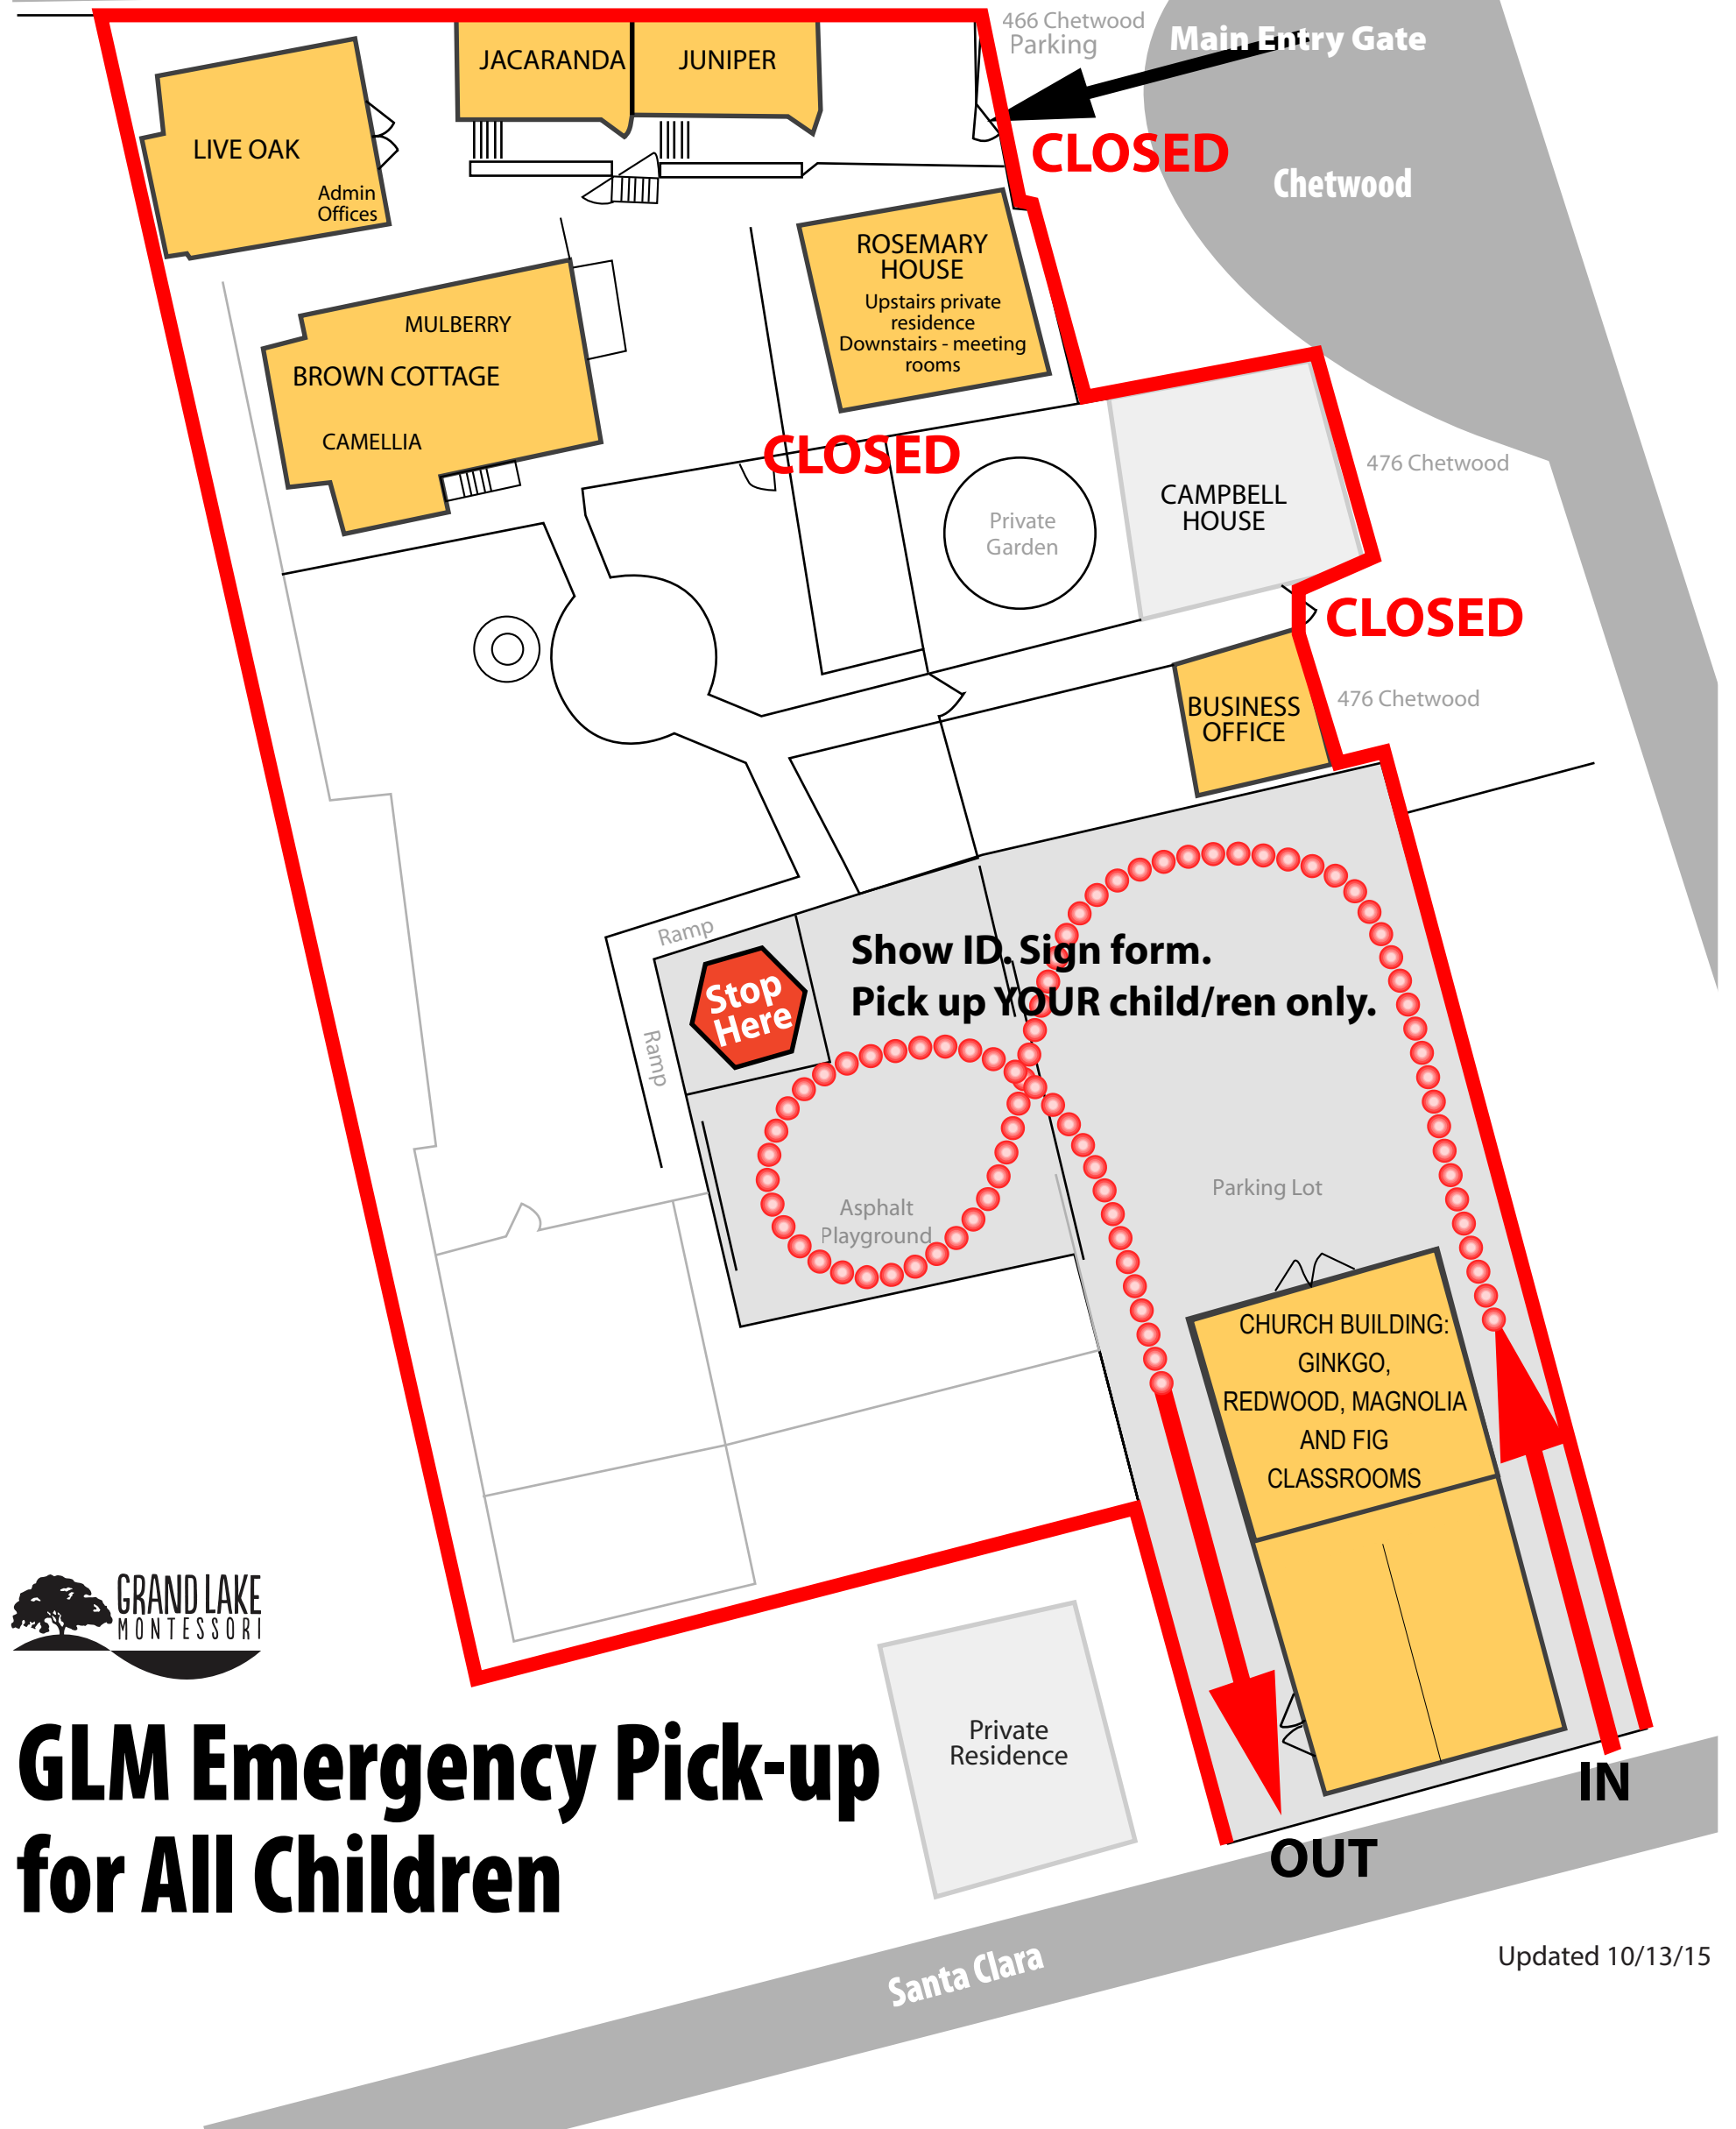

580 Freeway

466 Chetwood Parking

Main Entry Gate

Chetwood

LIVE OAK

Admin Offices

JACARANDA

JUNIPER

CLOSED

ROSEMARY HOUSE

Upstairs private residence
Downstairs - meeting rooms

MULBERRY

BROWN COTTAGE

CAMELLIA

CLOSED

Private Garden

476 Chetwood

CAMPBELL HOUSE

CLOSED

476 Chetwood

BUSINESS OFFICE

Show ID. Sign form.
Pick up YOUR child/ren only.

Ramp
Ramp

Asphalt Playground

Parking Lot

CHURCH BUILDING:
GINKGO,
REDWOOD, MAGNOLIA
AND FIG
CLASSROOMS

Private Residence

OUT

IN

Santa Clara

GLM Emergency Pick-up for All Children

Updated 10/13/15